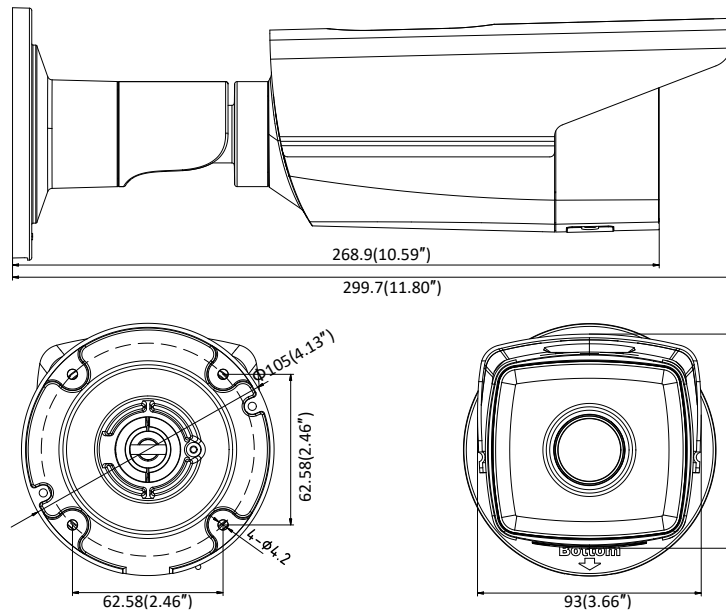

Dimension

Accessory

Unit: mm

Distributed by

Headquarters
No.555 Qianmo Road, Binjiang District,
Hangzhou 310051, China
T +86-571-8807-5998
overseasbusiness@hikvision.com

Hikvision USA
T +1-909-895-0400
sales.usa@hikvision.com

Hikvision Australia
T +61-2-8599-4233
salesau@hikvision.com

Hikvision India
T +91-22-28469900
sales@pramahikvision.com

Hikvision Canada
T +1-866-200-6690
sales.canada@hikvision.com

Hikvision Thailand
T +662-275-9949
sales.thailand@hikvision.com

Hikvision Europe
T +31-23-5542770
sales.eu@hikvision.com

Hikvision Italy
T +39-0438-6902
info.it@hikvision.com

Hikvision Brazil
T +55 11 3318-0050
Latam.support@hikvision.com

Hikvision Turkey
T +90 (216)521 7070- 7074
sales.tr@hikvision.com

Hikvision Malaysia
T +601-7652-2413
sales.my@hikvision.com

Hikvision UK & Ireland
T +01628-902140
sales.uk@hikvision.com

Hikvision South Africa
Tel: +27 (0) 0351172
sale.africa@hikvision.com

Hikvision France
T +33(0)1-85-330-450
info.fr@hikvision.com

Hikvision Kazakhstan
T +7-727-9730667
nikia.panfilov@hikvision.ru

Hikvision Vietnam
T +84-974270888
sales.vt@hikvision.com

Hikvision UAE
T +971-4-4432090
salesme@hikvision.com

Hikvision Singapore
T +65-6684-4718
sg@hikvision.com

Hikvision Spain
T +34-91-737-16-55
info.es@hikvision.com

Hikvision Tashkent
T +99-87-1238-9438
uzb@hikvision.ru

Hikvision Hong Kong
T +852-2151-1761
info.hk@hikvision.com

Hikvision Russia
T +7-495-669-67-99
saleru@hikvision.com

Hikvision Korea
T +82-(0)31-731-8817
sales.korea@hikvision.com

Hikvision Poland
T +48-22-460-01-50
info.pl@hikvision.com

Hikvision Indonesia
T +62-21-2933759
Sales.Indonesia@hikvision.com